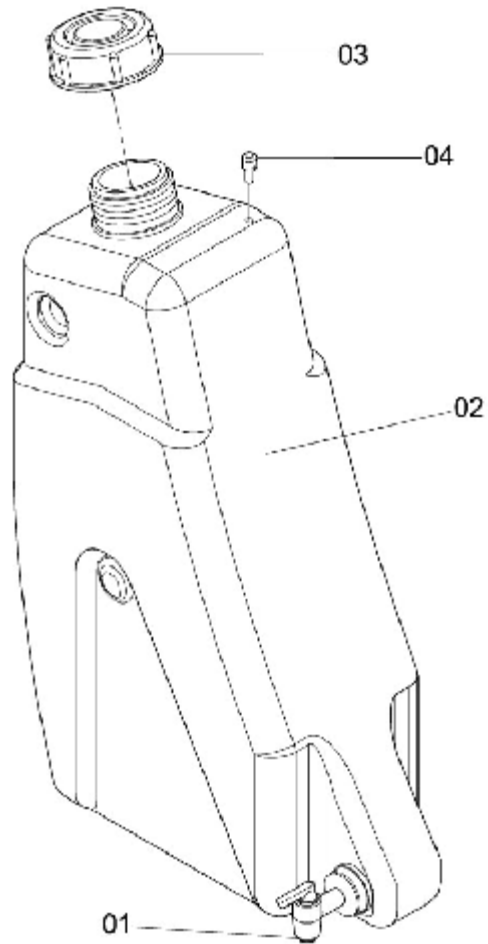

15 - LITER TANK

D-47

Item	CODE	DESCRIPTION	Qty.	Item	CODE	DESCRIPTION	Qty.
00	133215	15-liter tank- left	1				
01	044180	Plastic tap 23 x 3/8" BSP	1				
02	134064	15-liter tank - left	1				
03	247262	Cover	1				
04	247270	Breather	1