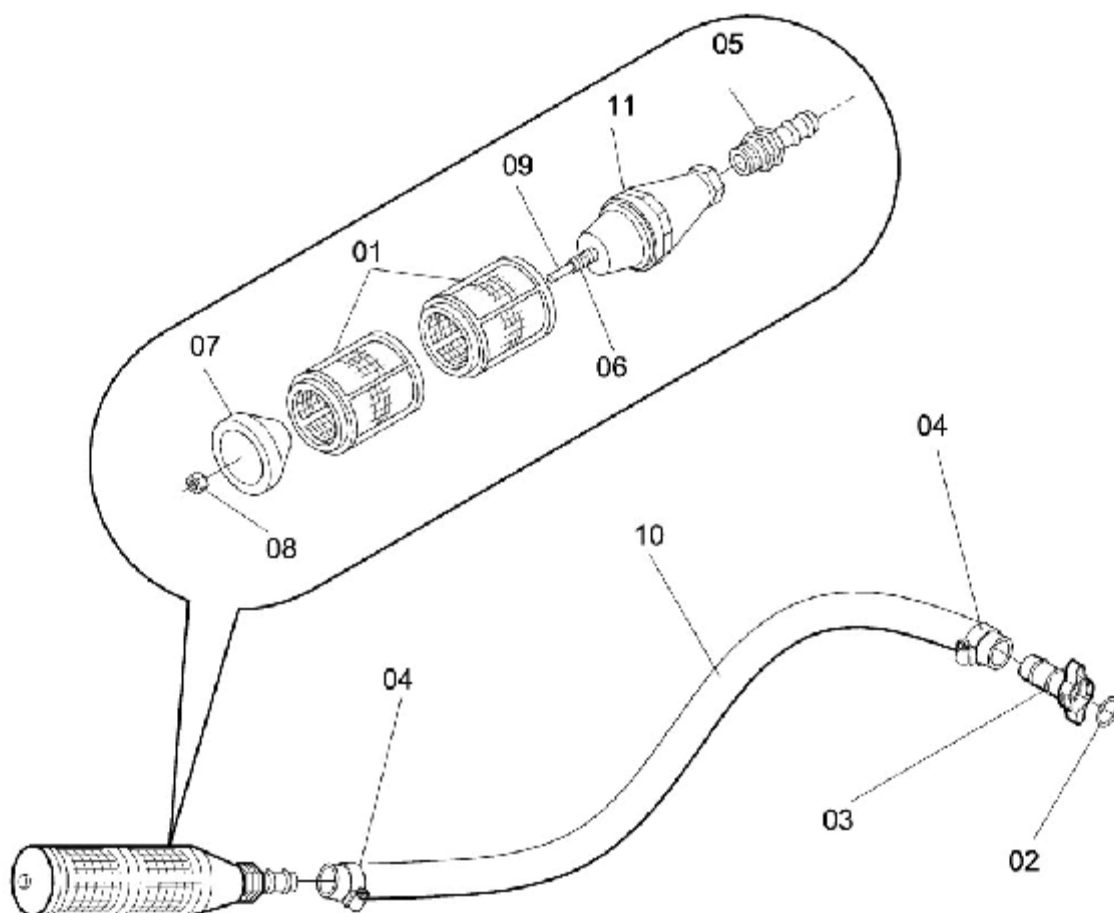

FILLER UNIT

A-14

Item	CODE	DESCRIPTION	Qty.	Item	CODE	DESCRIPTION	Qty.
00	216226	Filling unit assembly	1				
01	012476	Filtering element	2				
02	206185	Packing ring $\varnothing$ 32.8 x 6.00	1				
03	206193	Extension 1"	1				
04	330969	Clamp D25-38 - stainless steel	2				
05	404459	Hose fitting 1" x 1" BSP	1				
06	537332	Element stud bolt	1				
07	537340	Cover - filling hose	1				
08	537357	Hex. nut 7/32" BSW	1				
09	537365	Pin 120	1				
10	813253	Hose $\varnothing$ 25,4 (1") X 5000	1				
11	909986	Foot valve	1