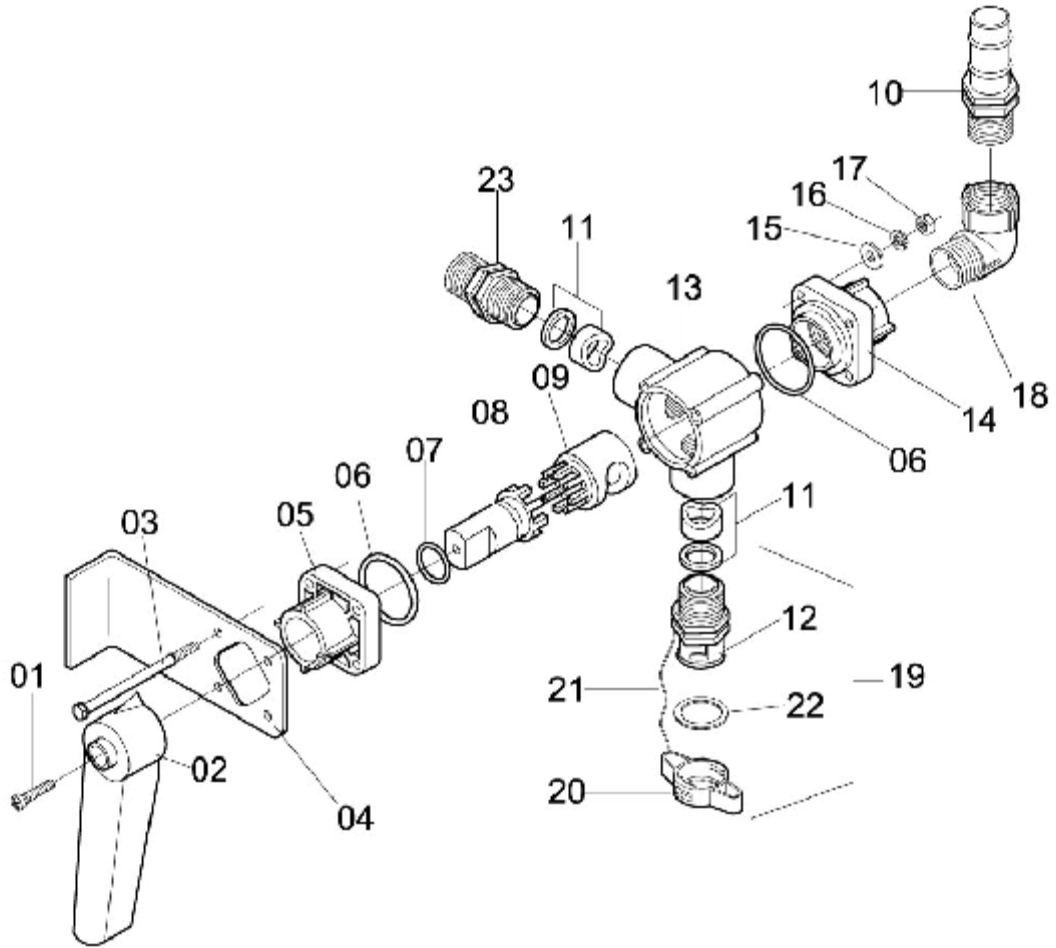

FLOW RATE REGULATING VALVE

CV-20

Item	CODE	DESCRIPTION	Qty.	Item	CODE	DESCRIPTION	Qty.
00	821751	3-way regulating valve	1				
01	211227	Screw	1				
02	212571	Setting lever	1				
03	216218	Bolt $\varnothing$ 1/4" - 20 UNC x 3.1/4"	4				
04	821769	Valve bracket VR3-3	1				
05	322594	Valve cover	1				
06	216200	O-ring ORI-132	2				
07	216192	O-ring OR1-213	1				
08	200048	Valve rod	1				
09	200014	Regulator core	1				
10	404459	Hose fitting 1" x 1" BSP	1				
11	211235	Seat and packing ring	2				
12	206177	Coupling body $\varnothing$ 1"	1				
13	200121	Core body	1				
14	200170	Valve cover $\varnothing$ 1" - BSP	1				
15	413468	Flat washer 68 x 190 x 12.1	4				
16	910117	Lock washer $\varnothing$ 1/4"	4				
17	912741	Nut $\varnothing$ 1/4" - 20 UNC	4				
18	902817	Male/female elbow 1" BSP x 90 degrees	1				
19	614289	Plug with nylon yarn	1				
20	614297	Plug	1				
21	228916	Nylon yarn $\varnothing$ 1.00 x 220	1				
22	206185	Packing ring $\varnothing$ 32.8 x 6.00	1				
23	517847	Nipple 1/2" BSP	1