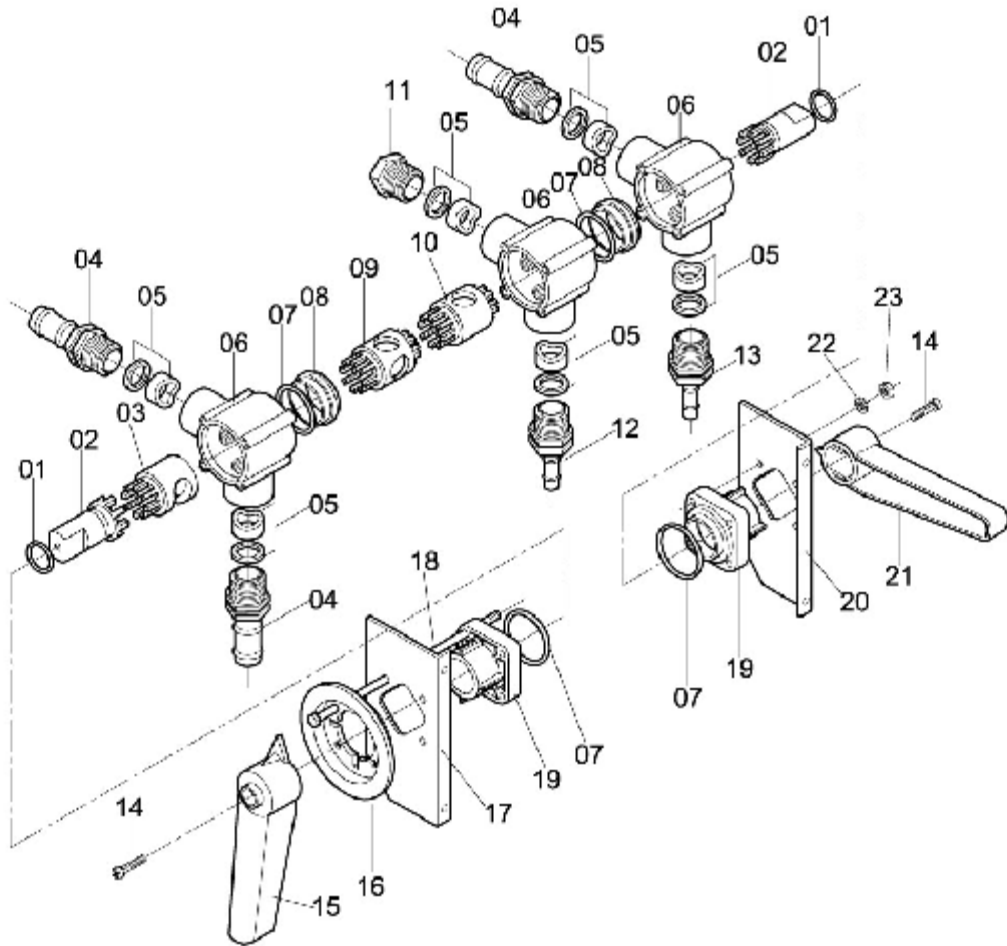

FLOW RATE REGULATING VALVE

CV-23

Item	CODE	DESCRIPTION	Qty.	Item	CODE	DESCRIPTION	Qty.
00	821777	Flow rate regulating valve (for 100 L)	1				
01	216192	O-ring OR1-213	2				
02	200048	Valve rod	2				
03	200014	Regulator core	1				
04	404459	Hose fitting 1" x 1" BSP	1				
05	211235	Seat and packing ring	6				
06	200121	Core body	3				
07	216200	O-ring ORI-132	4				
08	200022	Valve guide	2				
09	325035	Core II	1				
10	200030	Core I	1				
11	325019	Plug 1" BSP	1				
12	212175	Fitting $\varnothing$ 1/2" x 1" BSP	1				
13	517797	Fitting $\varnothing$ 3/8" x 1" BSP	1				
14	211227	Screw	2				
15	200204	Setting lever	1				
16	212134	Indicator	1				
17	821785	Left valve base	1				
18	212159	Bolt $\varnothing$ 1/4" - 20 UNC x 178	4				
19	322594	Valve cover	2				
20	821801	Right valve base	1				
21	212571	Setting lever	1				
22	910117	Lock washer $\varnothing$ 1/4"	4				
23	912741	Nut $\varnothing$ 1/4" - 20 UNC	4