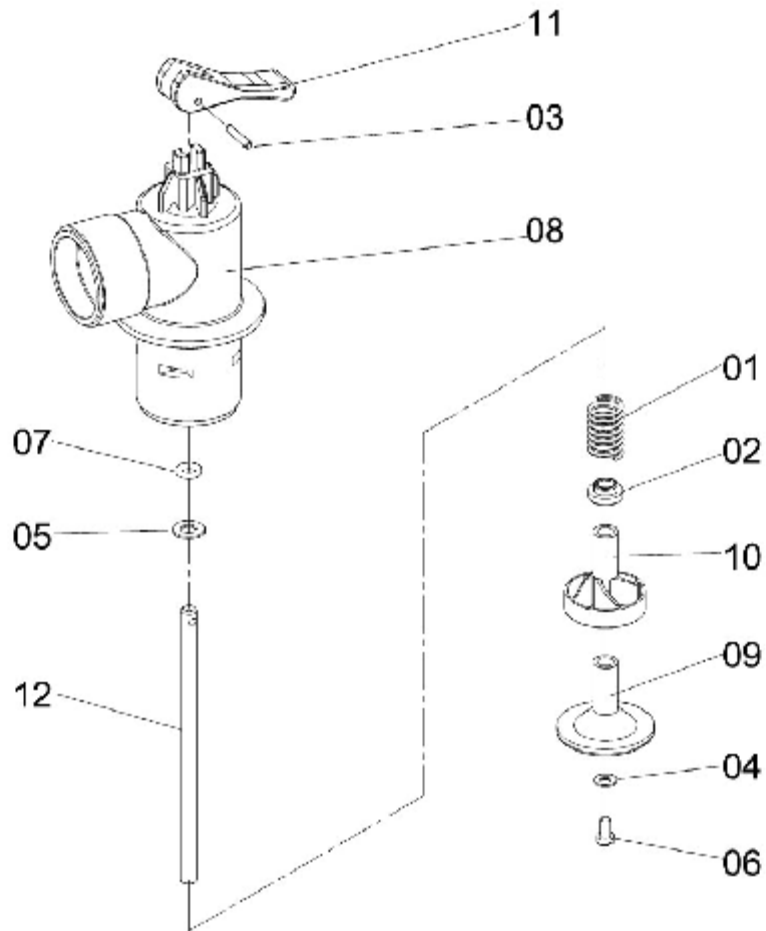

DIRECTIONAL VALVE

CV-167

Item	CODE	DESCRIPTION	Qty.	Item	CODE	DESCRIPTION	Qty.
00	054395	Directional valve	1				
01	044057	Compression spring 12.7	1				
02	048199	Seal	1				
03	049858	Lever pin	1				
04	050187	Flat washer 43 x 90 x 8	1				
05	050195	Flat washer 64 x 125 x 95	1				
06	050211	Screw M4 x 8	1				
07	050237	O-ring OR2-108	1				
08	054403	Valve body	1				
09	054429	Piston Cup	1				
10	054437	Guide	1				
11	054445	Rinse nozzle lever	1				
12	054452	Spring Guide Pin	1