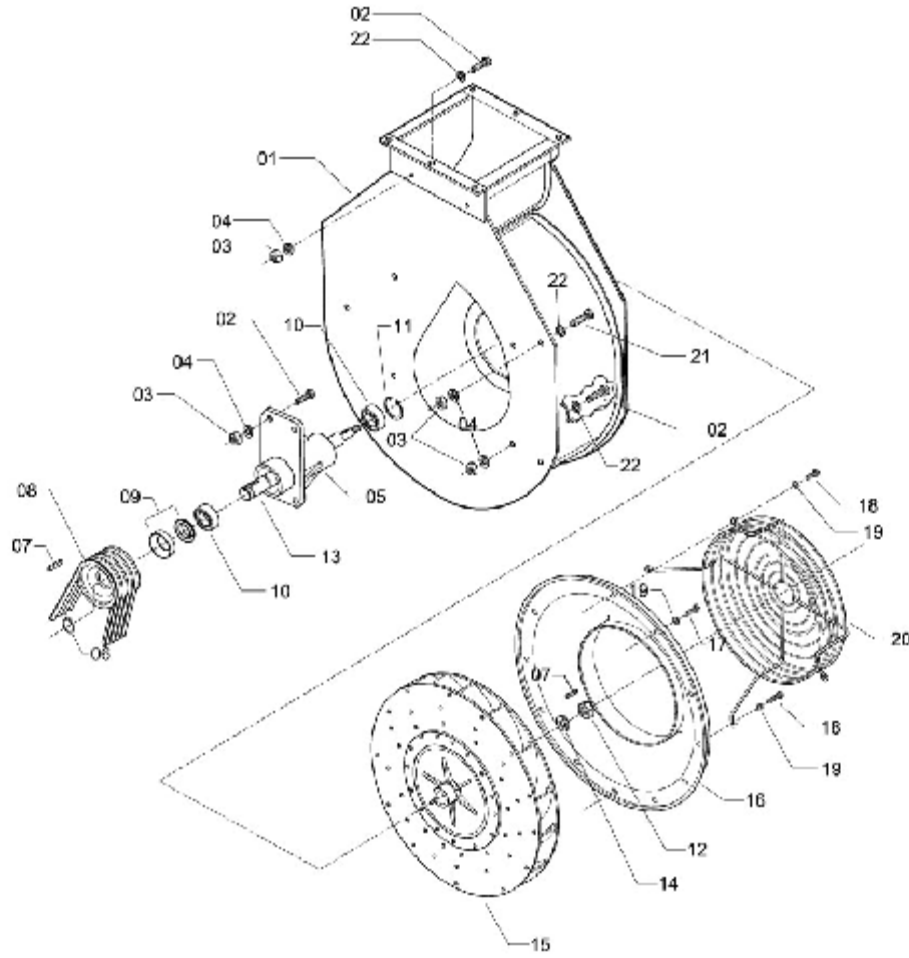

FAN

V-3

Item	CODE	DESCRIPTION	Qty.	Item	CODE	DESCRIPTION	Qty.
00	820571	Fan	1				
01	820514	Fan housing	1				
02	518753	Bolt 3/8" - 16 UNC x 1.1/4"	10				
03	518761	Hex. nut $\varnothing$ 3/8"	13				
04	908566	Lock washer $\varnothing$ 3/8"	13				
05	820324	Pillow block body	1				
06	910166	Snap ring for shaft	1				
07	324624	Square key 5/16" x 4"	2				
08	820159	Pulley $\varnothing$ 114 - 4A	1				
09	429340	Inner and outer protector	1				
10	328062	Bearing no. 6207 SKF	2				
11	429563	Snap ring for hole $\varnothing$ 72	1				
12	007054	Hex. nut $\varnothing$ 1" - 14 UNF	1				
13	820365	Shaft 311	1				
14	910075	Lock washer $\varnothing$ 1"	1				
15	019273	Fan rotor	1				
16	820381	Fan housing cover	1				
17	910745	Self-locking screw $\varnothing$ 1/4" x 3/4"	8				
18	438036	Self-locking screw $\varnothing$ 1/4" x 1"	4				
19	413468	Flat washer 68 x 190 x 12.1	12				
20	017814	Guard screen	1				
21	520130	Screw 3/8" UNC x 1"	3				
22	416735	Flat washer 100 x 260 x 30	9