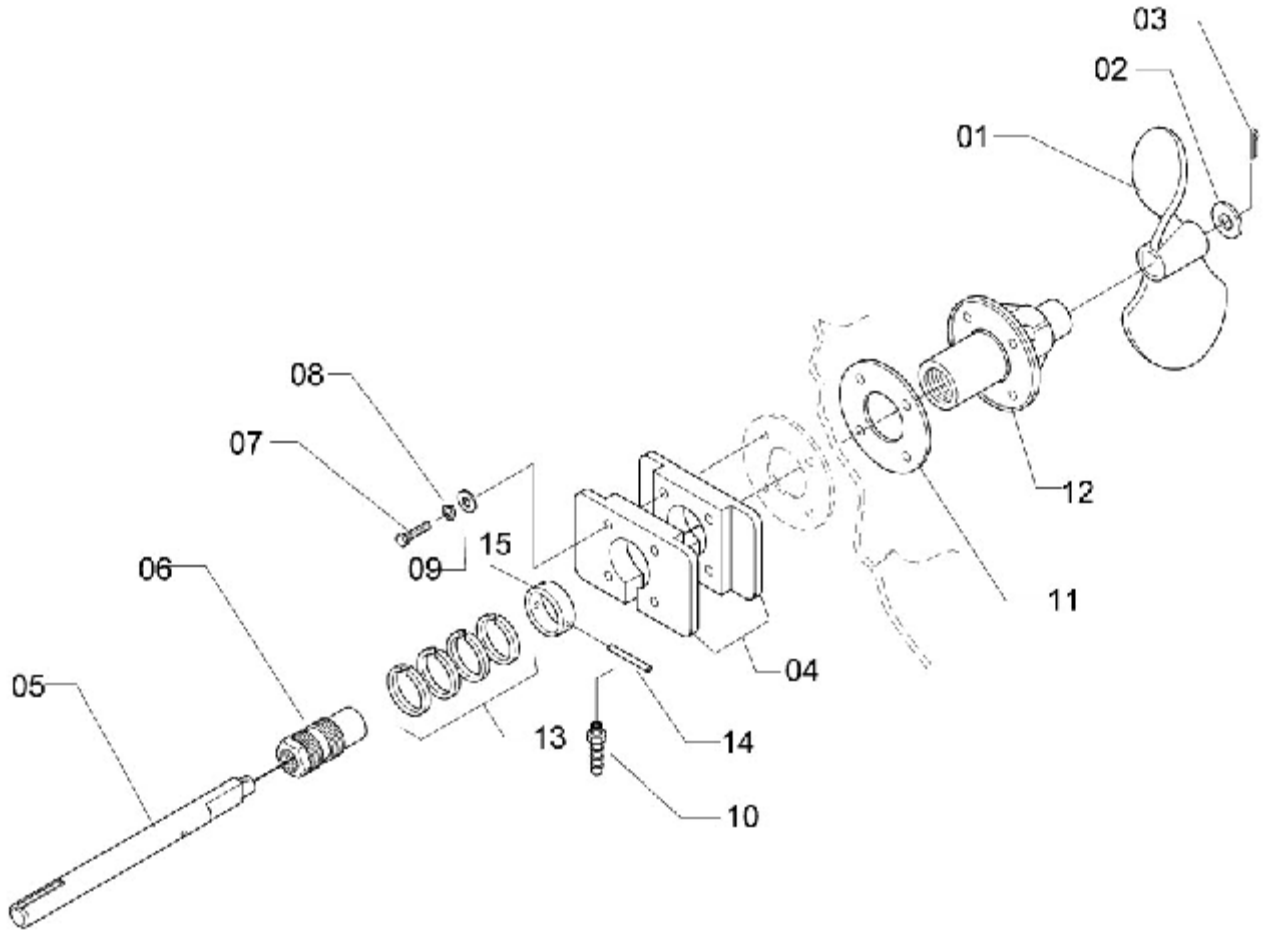

MECHANICAL AGITATOR

MM-4

Item	CODE	DESCRIPTION	Qty.	Item	CODE	DESCRIPTION	Qty.
00	821827	Mechanical agitator no. 4	1				
01	517581	Propeller	1				
02	416578	Flat washer 100 x 190 x 12.4	1				
03	517599	Cotter pin $\varnothing$ 3/32" x 5/8"	1				
04	823815	Agitator guide	2				
05	517607	Shaft	1				
06	517623	Gasket tightener	1				
07	110536	Bolt 1/4" 20 UNC x 1.1/2"	4				
08	910117	Lock washer $\varnothing$ 1/4"	4				
09	712554	Flat washer 68 x 160 x 12.4	4				
10	426205	Male fitting for hose $\varnothing$ 1/4"	1				
11	517649	Leather seal $\varnothing$ 74	1				
12	517664	Agitator body	1				
13	517672	Gasket 3/16" x 70	1				
14	517680	Pin $\varnothing$ 3/16" x 24	1				
15	517698	Seat bushing $\varnothing$ 1" x 10	1