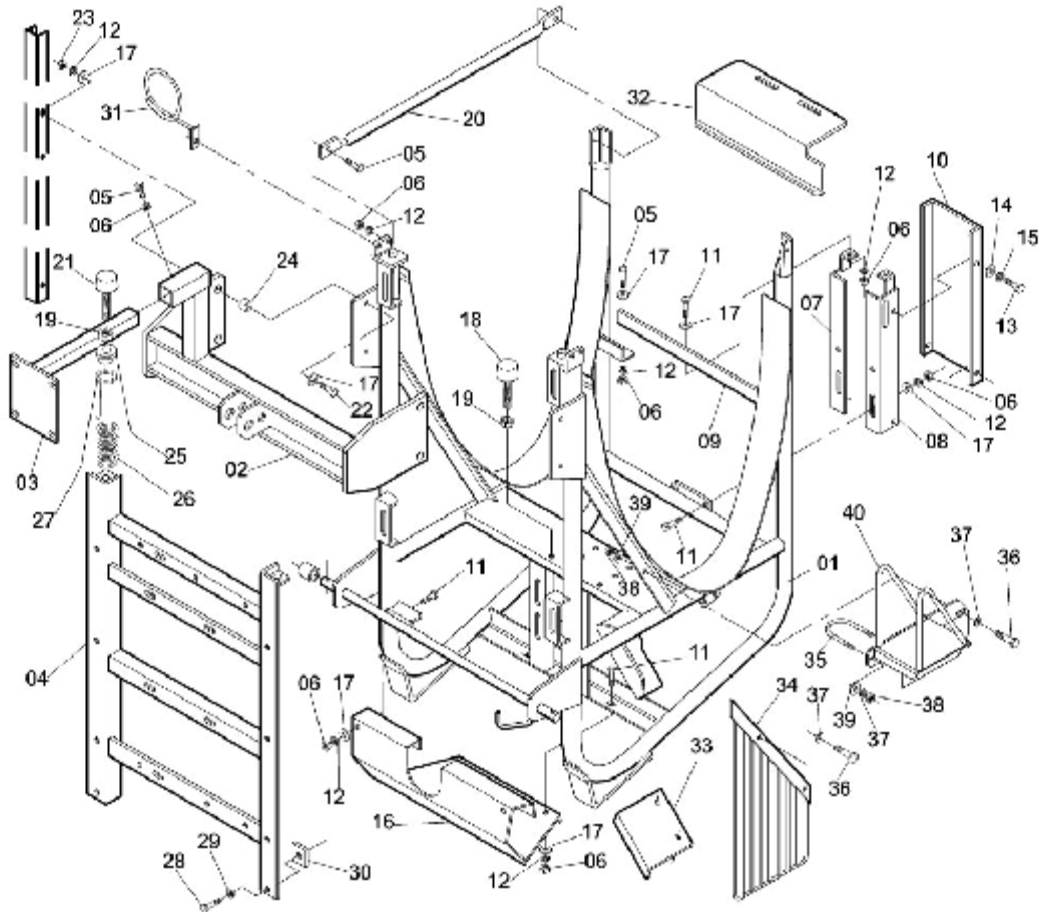

CHASSIS AND COMPLEMENTS

C3P-70

Item	CODE	DESCRIPTION	Qty.	Item	CODE	DESCRIPTION	Qty.
00	465369	Chassi and complements	1	26	821587	Compression spring 35 x LO= 70	2
01	821058	Chassis body	1	27	821595	Spring stop	2
02	821306	Chassis head	1	28	428573	Bolt $\varnothing$ 1/2" - 13 UNC x 1.1/4"	4
03	821348	Control valve bracket	1	29	908582	Lock washer 1/2"	4
04	821371	Sliding frame	1	30	821603	Guide $\varnothing$ 1/2"	4
05	912709	Bolt $\varnothing$ 3/8" - 16 UNC x 1"	8	31	821629	Hose support	1
06	912774	Hex. nut 3/8" - 16 UNC	16	32	018044	Filter protector	1
07	821447	Agitator support (left)	1	33	018036	Centrifugal pump protector	1
08	821470	Agitator support (right)	1	34	017905	Right side guard screen	1
09	821496	Reinforcement crossbeam	1	35	015685	Clip 168	1
10	821504	Guard plate	1	36	448233	Bolt M-8 x 30 x 1,25	4
11	663161	Bolt 3/8" - 16 UNC x 7/8"	8	37	519736	Lock washer 8	4
12	908566	Lock washer $\varnothing$ 3/8"	20	38	810770	Hex. nut M-8 x 1.25	2
13	523977	Bolt 5/16" - 18 UNC x 1/2"	4	39	018358	Flat washer 81 x 200 x 19	2
14	013433	Flat washer 82 x 150 x 12	4	40	132191	Tank support - left	1
15	908640	Lock washer 5/16"	4				
16	821512	Pulley protector	1				
17	422436	Flat washer 104 x 254 x 19	15				
18	821520	Tightening screw 1/2" - 13 UNC x 188	1				
19	326280	Nut $\varnothing$ 1/2" UNC	3				
20	428201	Angle brace 723	2				
21	941948	Tightening screw $\varnothing$ 1/2" - 13 UNC	2				
22	518753	Bolt 3/8" - 16 UNC x 1.1/4"	4				
23	518761	Hex. nut $\varnothing$ 3/8"	4				
24	821561	Guide bushing	4				
25	821579	Spring rest pin	2