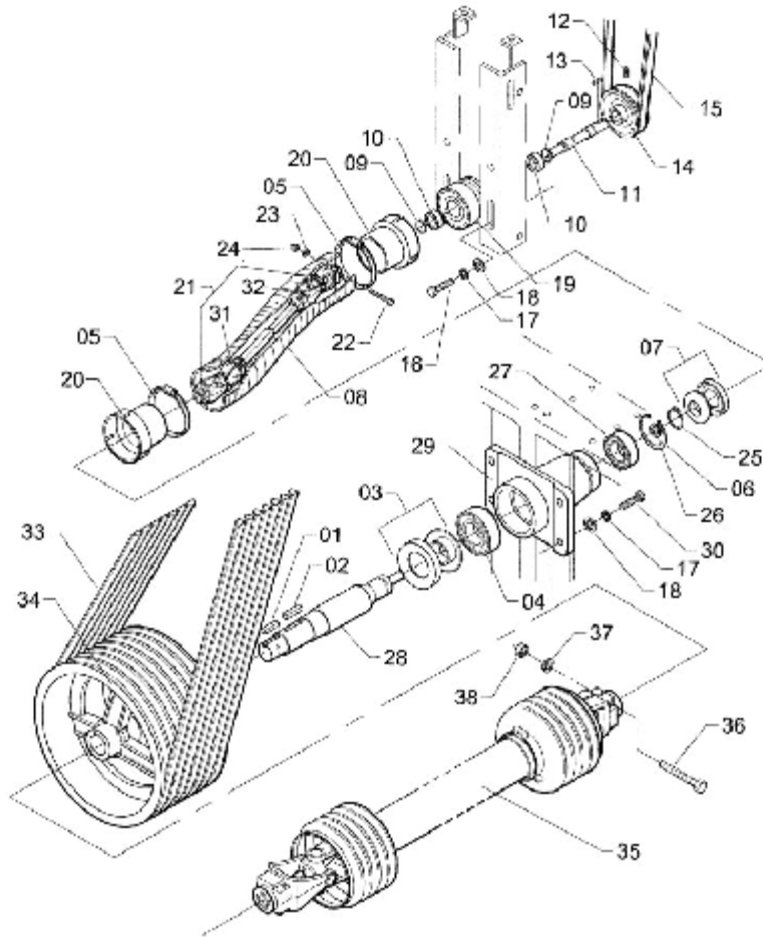

DRIVE TRANSMISSION

TMT-50

Item	CODE	DESCRIPTION	Qty.	Item	CODE	DESCRIPTION	Qty.
00	820803	Drive transmission	1	26	820977	Adjustment ring	1
01	519793	Square key 9.53 (3/8") x 45	1	27	910182	Fixed bearing NSK 6206	1
02	921791	Square key 3/8" x 60	1	28	820985	Drive shaft	1
03	949255	Inner and outer protector	1	29	820035	Pillow block 85	1
04	818427	Bearing no. 6209	1	30	327437	Bolt 3/8" - 16 UNC x 1.1/4"	4
05	820845	Clamp D76-95	2	31	971507	Female PTO shaft end	1
06	910174	Snap ring for hole ø 62	1	32	971523	Male PTO shaft end	1
07	111252	Inner and outer protector	1	33	821017	Trapezoid belt A-46	7
08	820852	Protective hose ø 3" x 335	1	34	820092	Pulley ø 297-7A	1
09	910851	Snap ring for shaft 15	2	35	117424	PTO shaft assembly	1
10	328781	Fixed bearing	2	36	626242	Bolt M-12 x 80 x 1.75	1
11	820860	Drive transmission shaft	1	37	209163	Lock washer ø 12	1
12	209742	Allen screw 1/4"- 20 UNC x 3/8"	1	38	427013	Nut ABTN - 1020 thread M12 x 1,50	1
13	520213	Square key 3/8" x 20	1	39	428631	Sticker: Pto shaft instructions	1
14	704874	Pulley ø 90-1A	1				
15	916312	Trapezoid belt A-32	1				
16	912691	Hex. bolt ø 3/8" - 16 UNC	2				
17	908566	Lock washer ø 3/8"	6				
18	416735	Flat washer 100 x 260 x 30	6				
19	820886	Pillow block body 35	1				
20	820894	Coupling ø 74	2				
21	971671	PTO Shaft 324 x 12.95 Assembly	1				
22	721704	Hex. bolt 5/16" UNC 1.1/4"	2				
23	519736	Lock washer 8	2				
24	912758	Hex. nut 5/16" - 18 UNC	2				
25	910166	Snap ring for shaft	1				