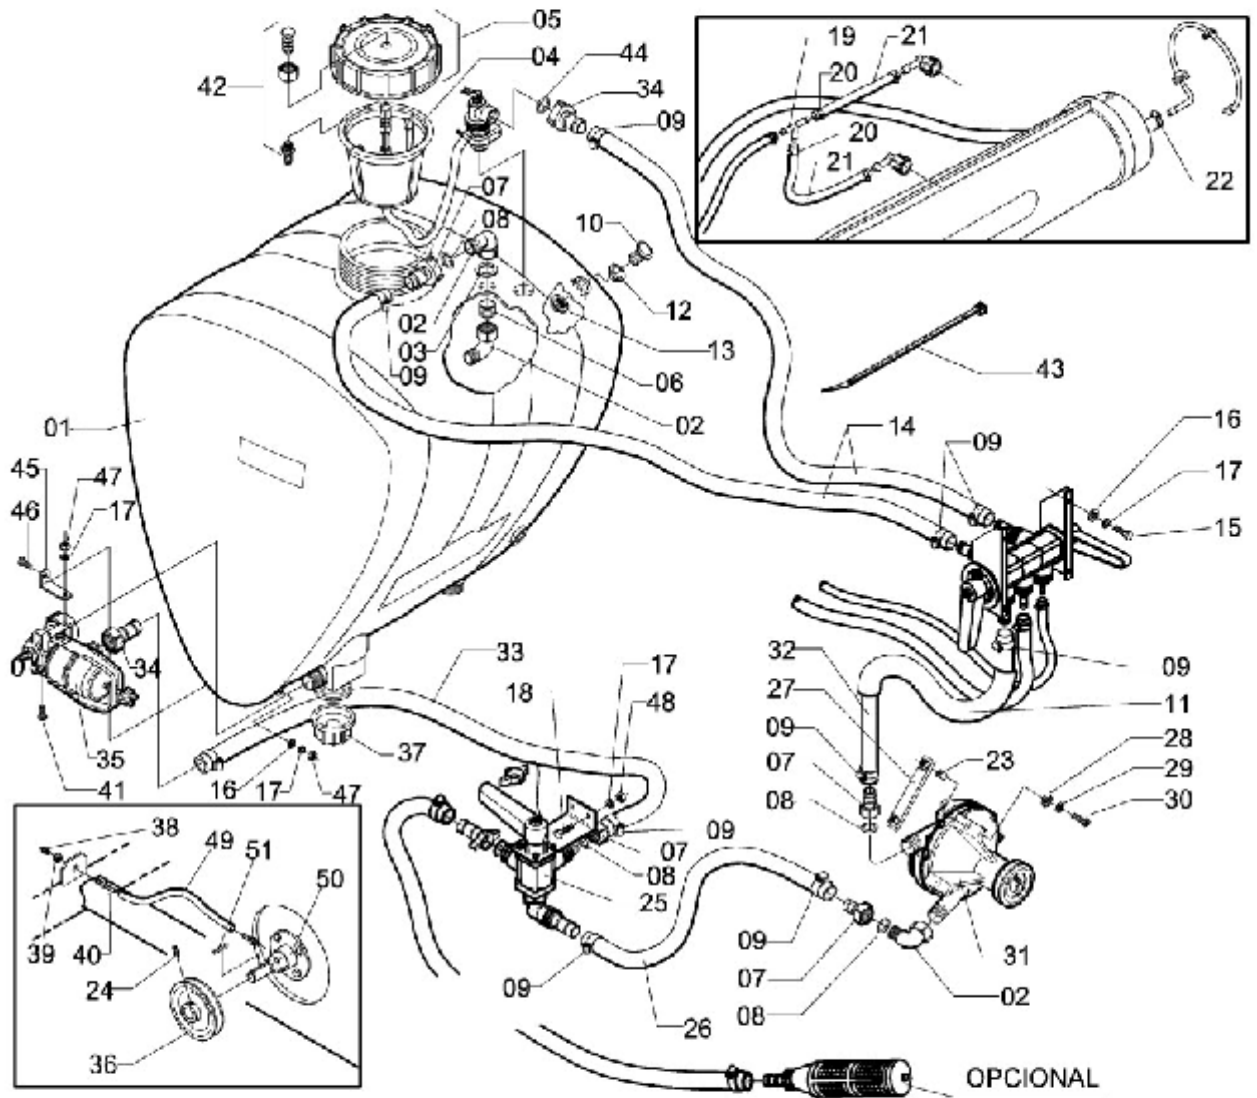

CHEMICAL CIRCUIT

CD-293

CHEMICAL CIRCUIT

Continuation

Item	CODE	DESCRIPTION	Qty.	Item	CODE	DESCRIPTION	Qty.
00	821868	Chemical circuit	1				
01	137208	Tank 400 L	1				
02	902817	Male/female elbow 1" BSP x 90 degrees	3				
03	212472	Packing 45 x 33.5	1				
04	060434	Chemical container rinse nozzle kit	1				
05	037374	Tank lid	1				
06	910000	Nipple 1" BSP	1				
07	111518	Hose fitting 1" with nut 1"	4				
08	402412	Seal washer 31 x 22.5	4				
09	423814	Clamp D22-32 - stainless steel	12				
10	481713	Plug $\varnothing$ 1/2" BSP	1				
11	110965	Hose $\varnothing$ 1.1/4" x 150	1				
12	563510	Seal washer $\varnothing$ 36,3	1				
13	428748	Flanged nut 1/2" BSP -14 F.P.P.	2				
14	903385	Hose 1" x 1300	2				
15	441030	Bolt $\varnothing$ 1/4" - 20 UNC x 5/8"	4				
16	413468	Flat washer 68 x 190 x 12.1	5				
17	910117	Lock washer $\varnothing$ 1/4"	8				
18	007229	Bolt 1/4" x 20 UNC x 3/4"	2				
19	409169	Tee fitting for hose $\varnothing$ 3/8"	1				
20	063370	Clamp D 12-16 - stainless steel	6				
21	821892	Hose $\varnothing$ 3/8" x 220	2				
22	107664	Clamp D14-22 - stainless steel	2				
23	019208	Guide bushing $\varnothing$ 10,7 x 11,3	2				
24	901363	Allen bolt 1/4" - 20 UNC x 1/2"	1				
25	821751	3-way regulating valve	1				
26	822106	Hose $\varnothing$ 1" x 200	1				
27	821934	Bolt guide	1				
28	013433	Flat washer 82 x 150 x 12	2				
29	908640	Lock washer 5/16"	2				
30	917419	Hex. head bolt 5/16" - 18 UNC x 1"	2				
31	821744	Centrifugal pump BC-1140-Series 3	1				
32	505032	Hose $\varnothing$ 1" x 2100	1				
33	821884	Return Hose 01" x 460	1				
34	015438	Hose fitting $\varnothing$ 1" with nut	2				
35	613596	Filter FVS 102	1				
36	517763	Pulley 119 - 1A	1				
37	900761	Drain cap $\varnothing$ 67	1				
38	910463	Grease nipple 1/4" - 28 UNF	1				
39	916627	Nut 7/16" - 14 UNC	1				
40	426189	Grease nipple fitting	1				
41	209981	Hex. head bolt 1/4" - 28 UNF x 1/2" - degree 5	1				
42	037366	Breather assembly	1				
43	323584	Hose tie	1				
44	731521	O-ring OR1 - 124	1				
45	203372	Filter bracket	1				
46	073890	Hex. head bolt 1/4" - 28 UNF x 3/4" - degree 5	1				
47	910125	Nut $\varnothing$ 1/4" - 28 UNF	2				
48	912741	Nut $\varnothing$ 1/4" - 20 UNC	2				
49	517920	Hose $\varnothing$ 1/4" x 340	1				
50	821827	Mechanical agitator no. 4	1				
51	405597	Square key 3/16" x 28	1