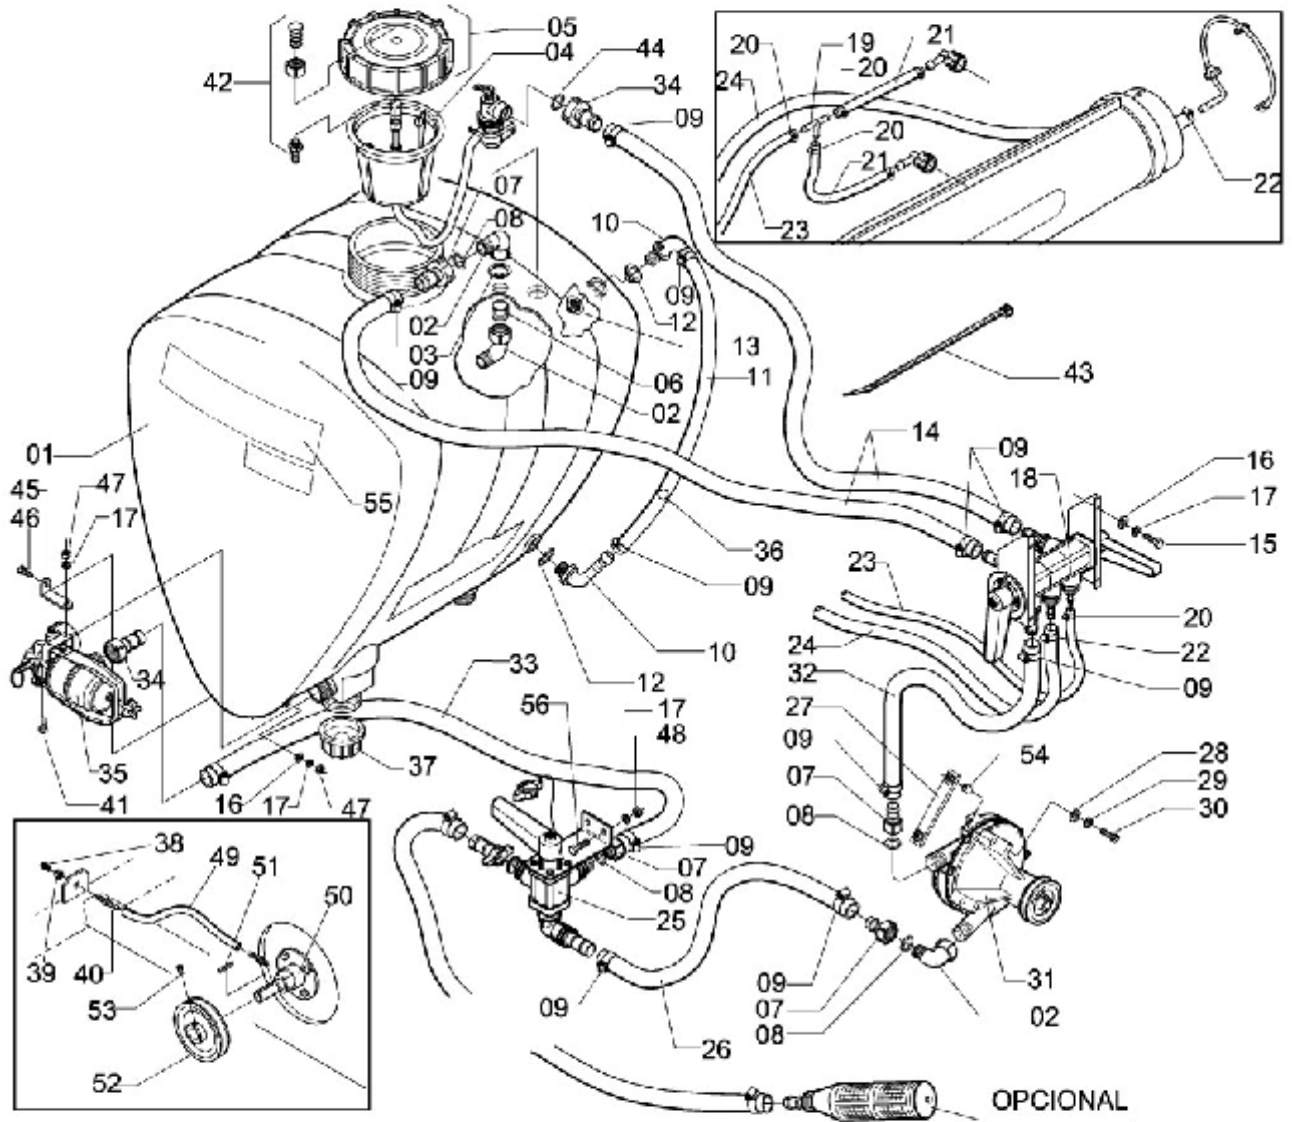

CHEMICAL CIRCUIT

CD-192

CHEMICAL CIRCUIT

Continuation

Item	CODE	DESCRIPTION	Qty.	Item	CODE	DESCRIPTION	Qty.
00	821868	Chemical circuit	1				
01	137208	Tank 400 L	1				
02	902817	Male/female elbow 1" BSP x 90 degrees	3				
03	212472	Packing 45 x 33.5	1				
04	060434	Chemical container rinse nozzle kit	1				
05	037374	Tank lid	1				
06	910000	Nipple 1" BSP	1				
07	111518	Hose fitting 1" with nut 1"	4				
08	402412	Seal washer 31 x 22.5	4				
09	423814	Clamp D22-32 - stainless steel	12				
10	428730	Elbow 3/4" x 1/2" BSP -14 F.P.P.	2				
11	429035	Hose ø 3/4" x 1000 (meter supply)	1				
12	428797	Seal washer ø 40 x 21 x 2.0	2				
13	428748	Flanged nut 1/2" BSP -14 F.P.P.	2				
14	903385	Hose 1" x 1300	2				
15	441030	Bolt ø 1/4" - 20 UNC x 5/8"	4				
16	413468	Flat washer 68 x 190 x 12.1	5				
17	910117	Lock washer ø 1/4"	8				
18	821777	Flow rate regulating valve (for 100 L)	1				
19	409169	Tee fitting for hose ø 3/8"	1				
20	063370	Clamp D 12-16 - stainless steel	6				
21	821892	Hose Ø 3/8" x 220	2				
22	107664	Clamp D14-22 - stainless steel	2				
23	821900	Hose Ø 3/8" x 2280	1				
24	821918	Hose Ø 1/2" x 2750	1				
25	821751	3-way regulating valve	1				
26	822106	Hose Ø 1" x 200	1				
27	821934	Bolt guide	1				
28	013433	Flat washer 82 x 150 x 12	2				
29	908640	Lock washer 5/16"	2				
30	917419	Hex. head bolt 5/16" - 18 UNC x 1"	2				
31	821744	Centrifugal pump BC-1140-Series 3	1				
32	505032	Hose Ø 1" x 2100	1				
33	821884	Return Hose 01" x 460	1				
34	015438	Hose fitting ø 1" with nut	2				
35	613596	Filter FVS 102	1				
36	324764	Float ø 14	1				
37	900761	Drain cap ø 67	1				
38	910463	Grease nipple 1/4" - 28 UNF	1				
39	916627	Nut 7/16" - 14 UNC	1				
40	426189	Grease nipple fitting	1				
41	209981	Hex. head bolt 1/4" - 28 UNF x 1/2" - degree 5	1				
42	037366	Breather assembly	1				
43	323584	Hose tie	1				
44	731521	O-ring OR1 - 124	1				
45	203372	Filter bracket	1				
46	073890	Hex. head bolt 1/4" - 28 UNF x 3/4" - degree 5	1				
47	910125	Nut ø 1/4" - 28 UNF	2				
48	912741	Nut ø 1/4" - 20 UNC	2				
49	517920	Hose ø 1/4" x 340	1				
50	821827	Mechanical agitator no. 4	1				
51	405597	Square key 3/16" x 28	1				
52	517763	Pulley 119 - 1A	1				
53	901363	Allen bolt 1/4" - 20 UNC x 1/2"	1				
54	019208	Guide bushing ø 10,7 x 11,3	2				
55	049346	Sticker: "Jacto" - Cannon Sprayer J400	2				
56	007229	Bolt 1/4" x 20 UNC x 3/4"	2