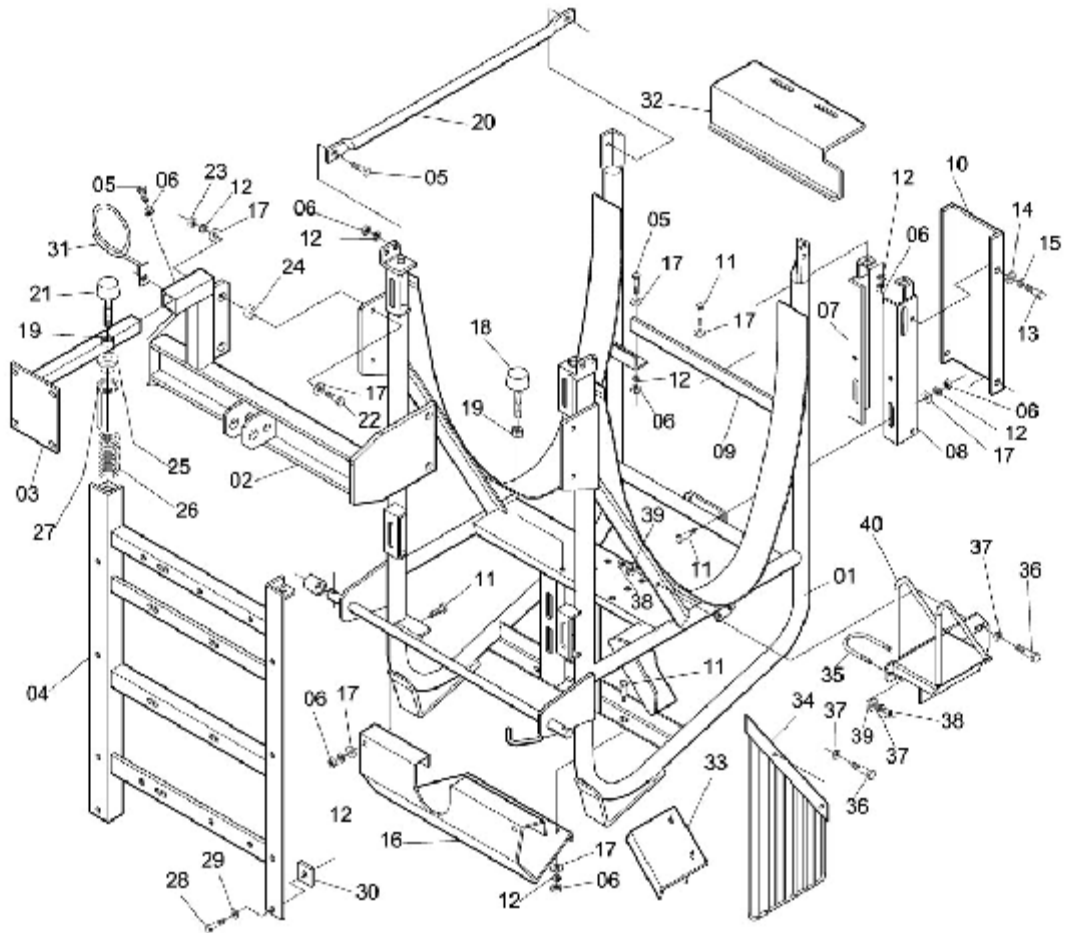

CHASSIS AND COMPLEMENTS

C3P-62

Item	CODE	DESCRIPTION	Qty.	Item	CODE	DESCRIPTION	Qty.
00	465369	Chassis and complements	1	26	821587	Compression spring 35 x LO= 70	2
01	821058	Chassis body	1	27	821595	Spring stop	2
02	821306	Chassis head	1	28	428573	Bolt $\varnothing$ 1/2" - 13 UNC x 1.1/4"	4
03	821348	Control valve bracket	1	29	908582	Lock washer 1/2"	4
04	821371	Sliding frame	1	30	821603	Guide $\varnothing$ 1/2"	4
05	912709	Bolt $\varnothing$ 3/8" - 16 UNC x 1"	8	31	821629	Hose support	1
06	912774	Hex. nut 3/8" - 16 UNC	16	32	018044	Filter protector	1
07	821447	Agitator support (left)	1	33	018036	Centrifugal pump protector	1
08	821470	Agitator support (right)	1	34	017905	Right side guard screen	1
09	821496	Reinforcement crossbeam	1	35	015685	Clip 168	1
10	821504	Guard plate	1	36	448233	Bolt M-8 x 30 x 1,25	4
11	663161	Bolt 3/8" - 16 UNC x 7/8"	8	37	519736	Lock washer 8	4
12	908566	Lock washer $\varnothing$ 3/8"	20	38	810770	Hex. nut M-8 x 1.25	2
13	523977	Bolt 5/16" - 18 UNC x 1/2"	4	39	018358	Flat washer 81 x 200 x 19	2
14	013433	Flat washer 82 x 150 x 12	4	40	132191	Tank support - left	1
15	908640	Lock washer 5/16"	4		039396	Sticker: "PTO shaft protection"	1
16	821512	Pulley protector	1		049353	Sticker: "Jacto" - Cannon Sprayer	1
17	422436	Flat washer 104 x 254 x 19	15		515734	Sticker: "Clean filter..." (Port./Eng./Sp.)	1
18	821520	Tightening screw 1/2" - 13 UNC x 188	1		625202	Sticker: "Lubricate periodically"	1
19	326280	Nut $\varnothing$ 1/2" UNC	3				
20	428201	Angle brace 723	2				
21	941948	Tightening screw $\varnothing$ 1/2" - 13 UNC	2				
22	518753	Bolt 3/8" - 16 UNC x 1.1/4"	4				
23	518761	Hex. nut $\varnothing$ 3/8"	4				
24	821561	Guide bushing	4				
25	821579	Spring rest pin	2