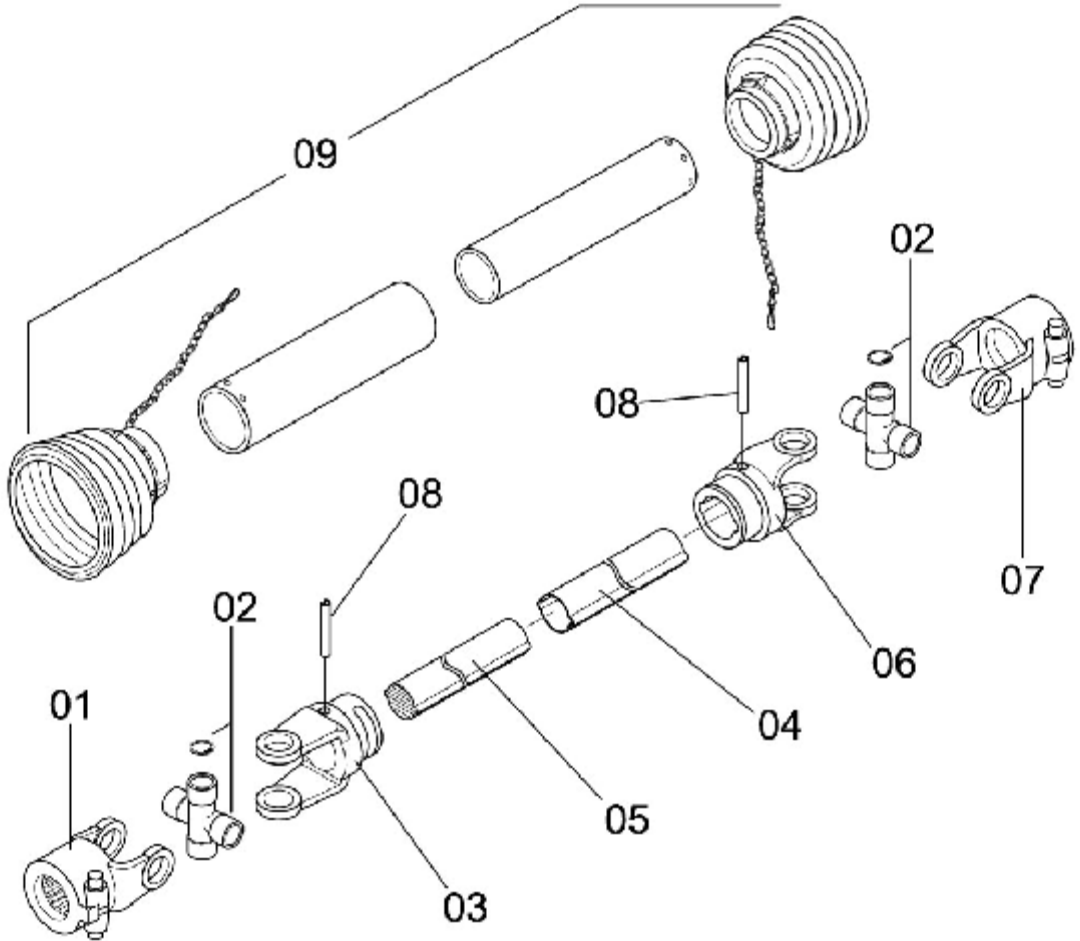

PTO SHAFT

CN-10

Item	CODE	DESCRIPTION	Qty.
00	117424	PTO shaft assembly	1
01	227116	Coupling	1
02	130351	Cross assembly with lock	2
03	227199	Male tube coupling end	1
04	227215	Male tube	1
05	227223	Female tube	1
06	669705	Female tube coupling end	1
07	227124	Coupling end (sprayer end)	1
08	227173	Flexible pin	2
09	431635	PTO shaft shield assembly (plastic)	1

Item	CODE	DESCRIPTION	Qty.