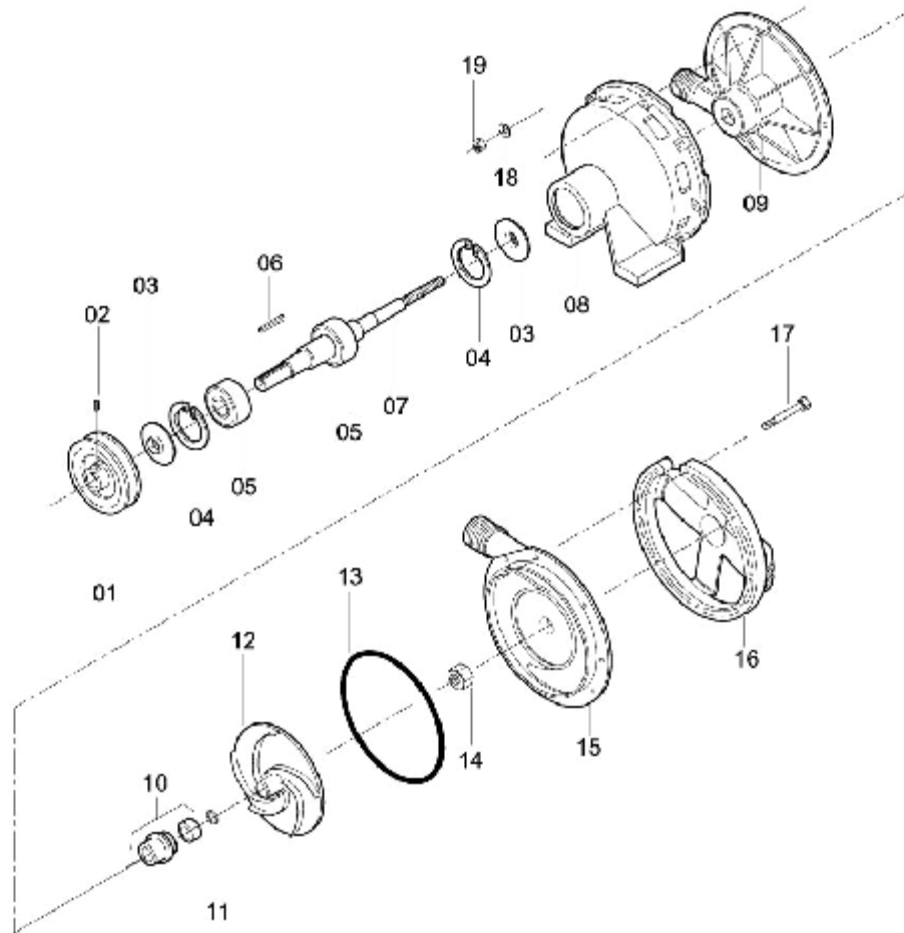

CHEMICAL PUMP

B-16

Item	CODE	DESCRIPTION	Qty.	Item	CODE	DESCRIPTION	Qty.
00	821744	Centrifugal pump BC-1140-Series 3	1				
01	704874	Pulley ø 90-1A	1				
02	901363	Allen bolt 1/4" - 20 UNC x 1/2"	1				
03	707067	Bearing protector	2				
04	901371	Snap ring for hole ø 47	2				
05	901389	Fixed bearing no. 6204 DDU	2				
06	901355	Square key 3/16" x 22	1				
07	815183	Pump shaft	1				
08	820134	Pump support	1				
09	703132	Pump body I	1				
10	918763	Seal and seat	1				
11	901405	O-ring ORI-014	1				
12	901348	Pump rotor	1				
13	901413	O-ring ORI-258	1				
14	815829	Hex. nut ø 3/8" - 16 UNC	1				
15	703140	Pump body II	1				
16	901850	Pump cover	1				
17	901967	Screw 1/4" - 20 UNC x 2"	8				
18	910117	Lock washer ø 1/4"	8				
19	912741	Nut ø 1/4" - 20 UNC	8				