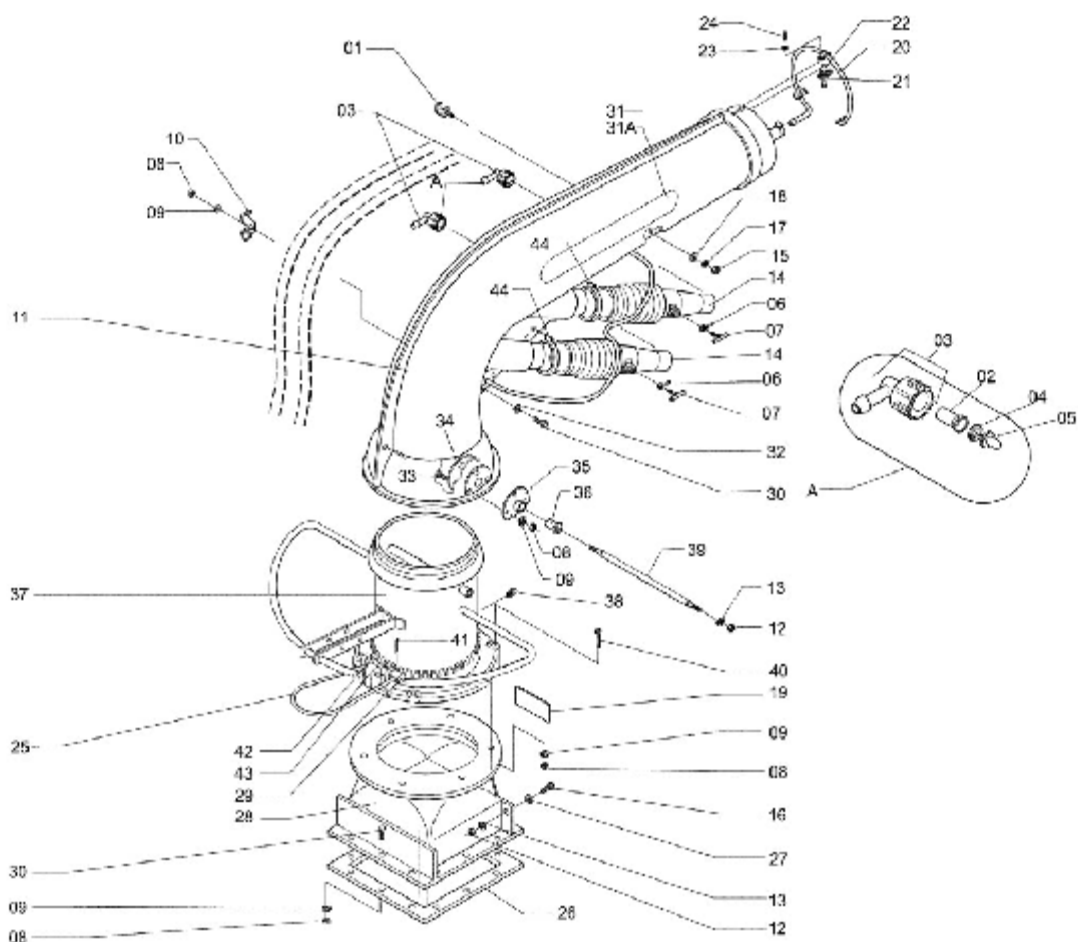

SPRAY APPLICATION ASSEMBLY

CA-123

Item	CODE	DESCRIPTION	Qty.	Item	CODE	DESCRIPTION	Qty.
00	162107	Application assembly	1	26	822205	Packing	1
01	519363	Single fastener	1	27	422436	Flat washer 104 x 254 x 19	4
02	439083	Nozzle filter (50 mesh)	2	28	822619	Fixed duct	1
03	539049	Fitting 90° with nut	2	29	822213	Lock shaft	1
04	510008	Seal washer 15 x 10.5 x 2.0	2	30	912667	Bolt 5/16" x 18 UNC x 7/8	9
05	519579	Fitting 0.5 x 120°	2	31	049379	Sticker: "Jacto" - Cannon Sprayer D	1
06	823682	Lock nut 5/16" - 18 UNC x 28	2	31A	049387	Sticker: "Jacto" - Cannon Sprayer E	1
07	944439	Locking screw 5/16" - 18 UNC x 28	2	32	013433	Flat washer 82 x 150 x 12	1
08	912758	Hex. nut 5/16" - 18 UNC	21	33	833814	Screw ø 5/16" UNC x 1"	6
09	908640	Lock washer 5/16"	21	34	822445	Clip plate	2
10	519389	Double fastener	1	35	822270	Outer pillow block	2
11	823351	Outlet duct	1	36	822254	Guide bushing	2
12	912774	Hex. nut 3/8" - 16 UNC	11	37	822569	Moving duct	1
13	908566	Lock washer ø 3/8"	11	38	910463	Grease nipple 1/4" - 28 UNF	1
14	823708	Extension ø 50"	2	39	822239	Stud bolt ø 3/8" x 340	1
15	912741	Nut ø 1/4" - 20 UNC	1	40	910083	Bolt 5/16" x 18 UNC x 1.3/4"	6
16	913665	Hex. head bolt 3/8" - 16 UNC x 1.1/4"	5	41	214445	Cotter pin 3.20 x 18 mm	1
17	910117	Lock washer ø 1/4"	1	42	825307	Allen screw ø 5/16" - 18 UNC x 5/8"	2
18	413468	Flat washer 68 x 190 x 12.1	1	43	822528	Lock body	1
19	515726	Sticker: "Lubricate daily"	1	44	209221	Clamp F70-89	2
20	822585	Nozzle branch (upper)	1				
21	822361	Deflector nozzle 30°	3				
22	411884	O-ring ORI - 111	3				
23	809152	Lock washer ø 3/16"	6				
24	202382	Screw ø 3/16" UNC x 3/4"	6				
25	822387	Lock handle	1