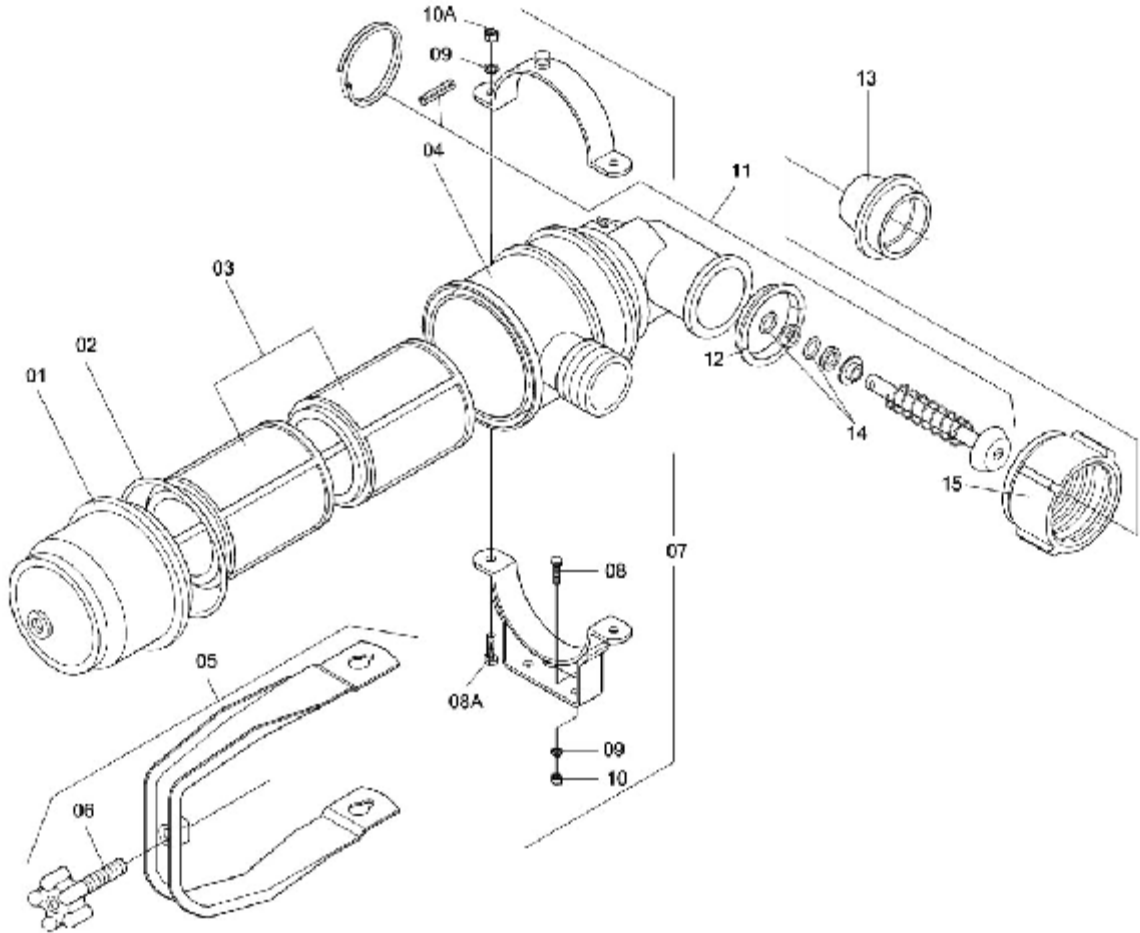

SUCTION FILTER

F-23

Item	CODE	DESCRIPTION	Qty.	Item	CODE	DESCRIPTION	Qty.
00	613596	Filter FVS 102	1				
01	005793	Filter cover	1				
02	012138	O-ring ORI - 241	1				
03	613604	Double filtering element	1				
04	005785	Filter body	1				
05	110866	Handle	1				
06	011734	Knobbed screw	1				
07	107904	Strap with support	1				
08	910489	Bolt $\varnothing$ 1/4" 28 - UNF x 5/8"	2				
08A	007229	Bolt 1/4" x 20 UNC x 3/4"	2				
09	910117	Lock washer $\varnothing$ 1/4"	2				
10	910125	Nut $\varnothing$ 1/4"- 28 UNF	2				
10A	912741	Nut $\varnothing$ 1/4" - 20 UNC	2				
11	005942	Filter valve assembly	1				
12	005918	Locking ring	1				
13	005934	Valve seat	1				
14	416669	O-ring OR1-110	2				
15	005900	Coupling nut	1